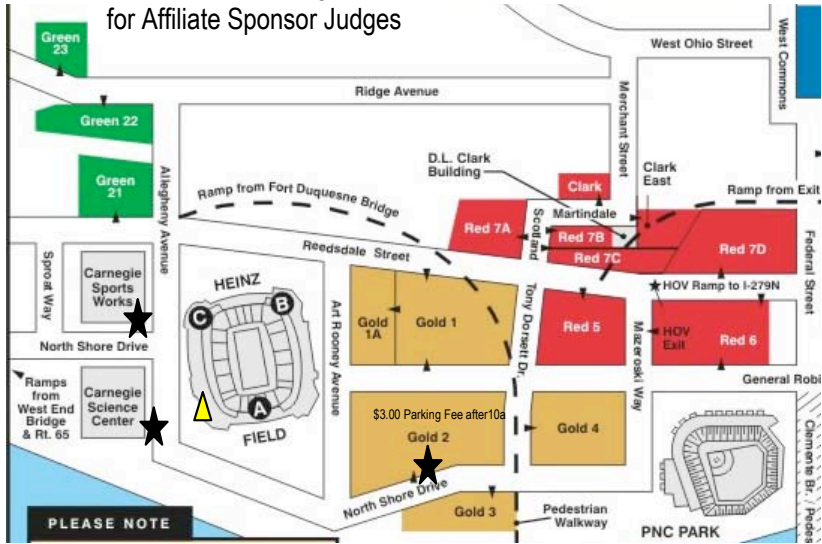

Science Fair Parking Map
for Affiliate Sponsor Judges

- ★ **FREE** Parking is available at Carnegie Science Center Lots. Parking is limited. Carpooling is recommended. Parking in Lot Gold 2 is \$3.00.
- ▲ **Affiliate Sponsor Judges** can enter the Press Gate at Heinz Field and proceed to the Press Box for registration.

FROM THE AIRPORT: Take Route 60 South toward Pittsburgh, turns into I-279 North. Follow I-279N through the Fort Pitt Tunnel. Keep to the left and merge left to cross the Ft. Duquesne Bridge. Exit to left (Exit 11) after crossing bridge (Heinz Field will be on your left). At first traffic light (Allegheny Avenue), make a left for the Science Center lots. Enter Heinz Field at Press Gate.

FROM I-279 NORTH: Follow I-279 South to North Shore Exit (Heinz Field/PNC Park). Follow Reedsdale Street to first traffic light (Heinz Field is on your left). At first traffic light (Allegheny Avenue), make a left for the Science Center lots. Enter Heinz Field at Press Gate.

FROM PA TURNPIKE: Take the Monroeville Exit toward Pittsburgh. You will be on I-376. Follow I-376 to North Shore ramp onto Fort Duquesne Blvd. Keep to the left and merge left to cross the Fort Duquesne Bridge. Exit to left after crossing bridge (Heinz Field will be on your left). At first traffic light (Allegheny Avenue), make a left for the Science Center lots. Enter Heinz Field at Press Gate.