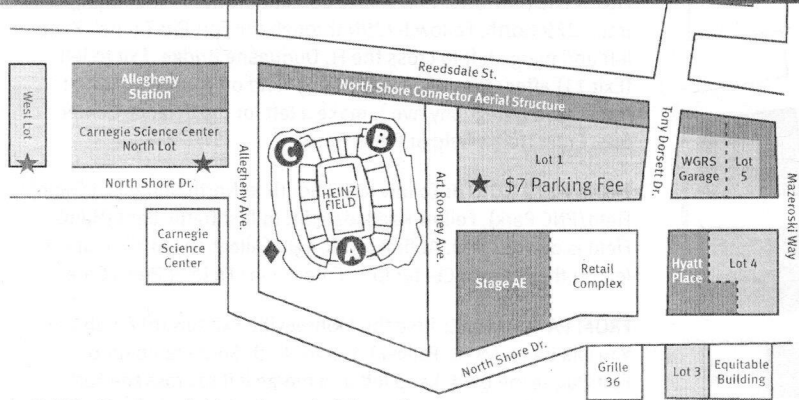

## Parking Map for Science Fair: JUDGES

★ FREE Parking is available at Carnegie Science Center West and North Lots. Parking is limited. Parking in Lot 1 is \$7.00

◆ Judges: Enter Press Gate and proceed to Press Box Lobby for registration.

**FROM THE AIRPORT:** Take Route 60 South toward Pittsburgh, turns into I-279 North. Follow I-279N through the Fort Pitt Tunnel. Keep left and merge left to cross the Ft. Duquesne Bridge. Exit to left (Exit 11) after crossing bridge (Heinz Field on your left). At first traffic light (Allegheny Ave.), make a left for the Science Center lots. Enter Heinz Field at Press Gate.

**FROM I-279 NORTH:** Follow I-279 South to North Shore Exit (Heinz Field/PNC Park). Follow Reedsdale St. to first traffic light (Heinz Field is on your left). At first traffic light (Allegheny Ave.), make a left for the Science Center lots. Enter Heinz Field at Press Gate.

**FROM PA TURNPIKE:** Take the Monroeville Exit toward Pittsburgh. You will be on I-376. Follow I-376 to North Shore ramp onto Fort Duquesne Blvd. Keep left and merge left to cross the Fort Duquesne Bridge. Exit to left after crossing bridge (Heinz Field on your left). At first traffic light (Allegheny Ave.), make a left for the Science Center lots. Enter Heinz Field at Press Gate.